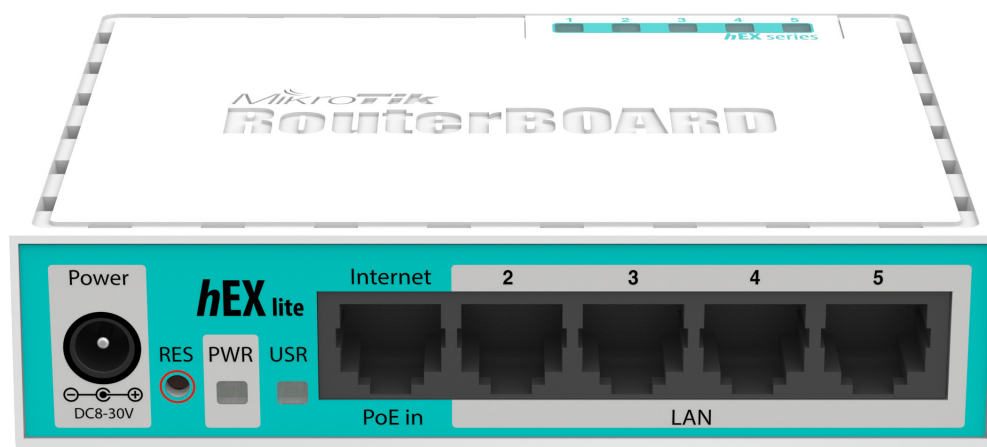

hEX lite

The hEX lite is a small five port ethernet router in a nice plastic case.

Not only this is an attractive looking tiny SOHO unit, its price is lower than the RouterOS license alone - there simply is no choice when it comes to managing your wired home network, the hEX lite has it all.

It's probably the most affordable MPLS capable router on the market! No more compromise between price and features - hEX lite has both. With its compact design and clean looks, it will fit perfectly into any SOHO environment.

Specifications

Product code	RB750r2
CPU nominal frequency	850 MHz
CPU core count	1
Size of RAM	64 MB
10/100 Ethernet ports	5
PoE in	Yes
Supported input voltage	6V - 30V
Dimensions	113 x 89 x 28mm
License level	4
Operating System	RouterOS
CPU	QCA9533
Max Power consumption	2W
Suggested price	\$39.95